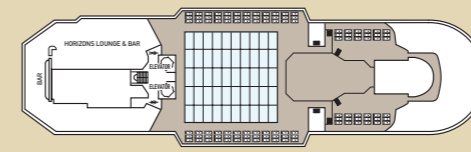

Celestyal Crystal

Deck Places to have a good meal

9	Leda Casual Dining - Aura Casual Dining
8	Amalthia Restaurant
5	Olympus Restaurant

Deck Places to have fun

10	Horizons Lounge & Bar
9	Helios Bar
8	Muses Lounge & Bar - Casino - Eros Lounge & Bar
5	Thalassa Bar

Deck Places to treat yourself

9	Beauty Center - Gym - Sauna - Swimming Pool
8	Conference Area - Kids Corner - Library Stand
5	Photo Shop - Duty Free & Value Shop - Agora - Shore Excursions - Reception - Jacuzzi
4	Medical Center

Category	Deck	Description	Number of cabins
Inside Cabins			
IA	3	2 lower beds, 3rd/4th berth, bathroom with shower	31
IB	4 / 5	2 lower beds, 3rd/4th berth, bathroom with shower	64
IC	6 / 7	2 lower beds, bathroom with shower	68
Outside Cabins			
XA	2	2 lower beds, 3rd/4th berth, bathroom with shower	21
XB0	6	2 lower beds, 3rd/4th berth, bathroom with shower (obstructed view)	38
XB	3 / 5 / 6	2 lower beds, bathroom with shower	33
XC	3 / 4	2 lower beds, 3rd/4th berth, 1 sofa bed, bathroom with shower	126
XD	6 / 7	2 lower beds, 1 sofa bed, bathroom with shower	40
Suites			
SBJ Junior Balcony Suite	6 / 7	2 lower beds, 1 sofa bed, bathroom with shower (balcony)	43
S Suite	6	2 lower beds, 1 sofa bed, bathroom with shower	6
SB Balcony Suite	7	2 lower beds, 1 sofa bed, bathroom with shower (balcony)	8
SG Grand Suite	6	2 lower beds, 1 sofa bed, bathroom with bathtub and shower (large balcony with private whirlpool bath)	2

SHIP SPECIFICATIONS

Tonnage	25.611
Length	162 m
Breadth	25,6 m
Draught	6,10 m
Cruising Speed	17 knots
Passenger Decks	9
Elevators	4
Stabilizers	YES
Electric Current	110 - 220V C
Classification Society	DNV GL

CABIN ACCOMMODATIONS

Total Outside Cabins	313
Out of which Balcony Suites	53
Total Inside Cabins	163
Total Cabins	480

CREW