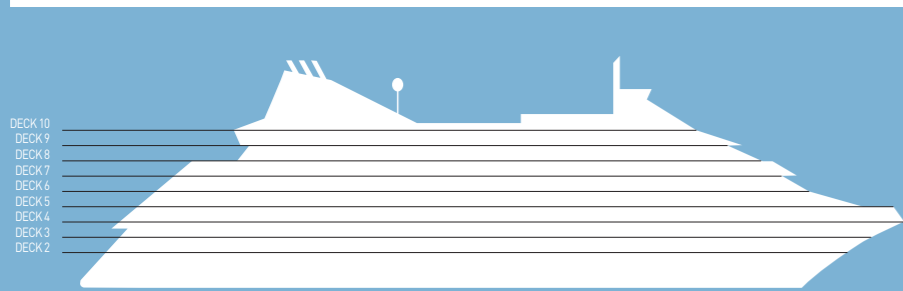

Celestyal Crystal

Suite

Deck Places to have a good meal

9	Leda Casual Dining - Aura Casual Dining
8	Amalthia Restaurant
5	Olympus Restaurant

Deck Places to have fun

10	Horizons Lounge & Bar
9	Helios Bar
8	Muses Lounge & Bar - Casino - Eros Lounge & Bar
5	Thalassa Bar

Deck Places to treat yourself

9	Beauty Center - Gym - Sauna - Swimming Pool
8	Conference Area - Kids Corner - Library Stand
5	Photo Shop - Duty Free & Value Shop - Agora - Shore Excursions - Reception - Jacuzzi
4	Medical Center

Category	Deck	Description	Number of cabins
Inside Cabins			
IA	3	2 lower beds, 3rd/4th berth, bathroom with shower	31
IB	4 / 5	2 lower beds, 3rd/4th berth, bathroom with shower	64
IC	6 / 7	2 lower beds, bathroom with shower	68
Outside Cabins			
XA	2	2 lower beds, 3rd/4th berth, bathroom with shower	21
XB0	6	2 lower beds, 3rd/4th berth, bathroom with shower (obstructed view)	38
XB	3 / 5 / 6	2 lower beds, bathroom with shower	33
XC	3 / 4	2 lower beds, 3rd/4th berth, 1 sofa bed, bathroom with shower	126
XD	6 / 7	2 lower beds, 1 sofa bed, bathroom with shower	40
Suites			
SBJ Junior Balcony Suite	6 / 7	2 lower beds, 1 sofa bed, bathroom with shower (balcony)	43
S Suite	6	2 lower beds, 1 sofa bed, bathroom with shower	6
SB Balcony Suite	7	2 lower beds, 1 sofa bed, bathroom with shower (balcony)	8
SG Grand Suite	6	2 lower beds, 1 sofa bed, bathroom with bathtub and shower (large balcony with private whirlpool bath)	2

SHIP SPECIFICATIONS

Tonnage	25.611
Length	162 m
Breadth	25,6 m
Draught	6,10 m
Cruising Speed	17 knots
Passenger Decks	9
Elevators	4
Stabilizers	YES
Electric Current	110 - 220V C
Classification Society	DNV GL

CABIN ACCOMMODATIONS

Total Outside Cabins	313
Out of which Balcony Suites	53
Total Inside Cabins	163
Total Cabins	480

CREW

Crew Members	406
Nationality of Officers	Hellenic & Int.
Nationality of Crew	European & Int.

CABIN AMENITIES

All cabins are equipped with air condition, telephone, hair dryer, safety deposit box and TV. All Suites have refrigerated mini bar.

Deck plans and cabin layouts are given purely as a guide. Size and layout may vary within the same category.

SYMBOL LEGEND

- none 2 lower beds
- 1 lower bed + 1 upper bed
- ▲ 2 lower beds + 1 upper bed
- 2 lower beds + 2 upper beds
- ★ 2 lower beds + sofa
- ★ 2 lower beds + 2 upper beds + sofa
- Suitable for wheelchairs
- Connected Cabins
- Cabins with bathtub
- ⌒ Cabins with portholes
- ⌒ Cabins with obstructed view

DECK 10