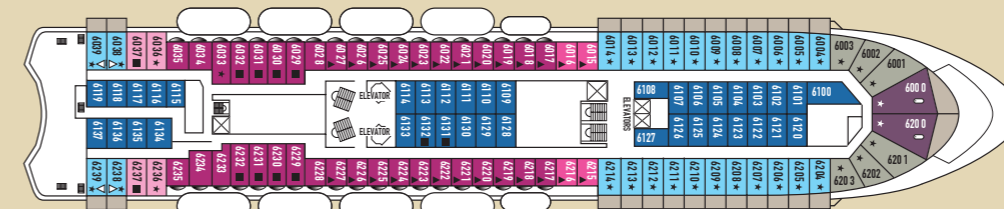

Category	Deck	Description	Number of cabins
Inside Cabins			
IA	3	2 lower beds, 3rd/4th berth, bathroom with shower	31
IB	4 / 5	2 lower beds, 3rd/4th berth, bathroom with shower	64
IC	6 / 7	2 lower beds, bathroom with shower	68
Outside Cabins			
XA	2	2 lower beds, 3rd/4th berth, bathroom with shower	21
XB0	6	2 lower beds, 3rd/4th berth, bathroom with shower (obstructed view)	38
XB	3 / 5 / 6	2 lower beds, bathroom with shower	33
XC	3 / 4	2 lower beds, 3rd/4th berth, 1 sofa bed, bathroom with shower	126
XD	6 / 7	2 lower beds, 1 sofa bed, bathroom with shower	40
Suites			
SBJ Junior Balcony Suite	6 / 7	2 lower beds, 1 sofa bed, bathroom with shower (balcony)	43
S Suite	6	2 lower beds, 1 sofa bed, bathroom with shower	6
SB Balcony Suite	7	2 lower beds, 1 sofa bed, bathroom with shower (balcony)	8
SG Grand Suite	6	2 lower beds, 1 sofa bed, bathroom with bathtub and shower (large balcony with private whirlpool bath)	2

DECK 10

DECK 9

DECK 8

DECK 7

DECK 6

DECK 5

DECK 4

DECK 3