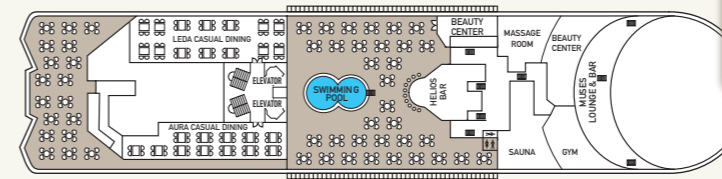

Celestyal Crystal

Deck Places to have a good meal

9	Leda Casual Dining - Aura Casual Dining
8	Amalthia Restaurant
5	Olympus Restaurant

Deck Places to have fun

10	Horizons Lounge & Bar
9	Helios Bar
8	Muses Lounge & Bar - Casino - Eros Lounge & Bar
5	Thalassa Bar

Deck Places to treat yourself

9	Beauty Center - Gym - Sauna - Swimming Pool
8	Conference Area - Kids Corner - Library Stand
5	Photo Shop - Duty Free & Value Shop - Agora - Shore Excursions - Reception - Jacuzzi
4	Medical Center

Category	Deck	Description	Number of cabins
Inside Cabins			
IA	3	2 lower beds, 3rd/4th berth, bathroom with shower	31
IB	4 / 5	2 lower beds, 3rd/4th berth, bathroom with shower	64
IC	6 / 7	2 lower beds, bathroom with shower	68
Outside Cabins			
XA	2	2 lower beds, 3rd/4th berth, bathroom with shower	21
XB0	6	2 lower beds, 3rd/4th berth, bathroom with shower (obstructed view)	38
XB	3 / 5 / 6	2 lower beds, bathroom with shower	33
XC	3 / 4	2 lower beds, 3rd/4th berth, 1 sofa bed, bathroom with shower	126
XD	6 / 7	2 lower beds, 1 sofa bed, bathroom with shower	40
Suites			
SBJ Junior Balcony Suite	6 / 7	2 lower beds, 1 sofa bed, bathroom with shower (balcony)	43
S Suite	6	2 lower beds, 1 sofa bed, bathroom with shower	6
SB Balcony Suite	7	2 lower beds, 1 sofa bed, bathroom with shower (balcony)	8
SG Grand Suite	6	2 lower beds, 1 sofa bed, bathroom with bathtub and shower (large balcony with private whirlpool bath)	2

SHIP SPECIFICATIONS

Tonnage	25.611
Length	162 m
Breadth	25,6 m
Draught	6,10 m
Cruising Speed	17 knots
Passenger Decks	9
Elevators	4
Stabilizers	YES
Electric Current	110 - 220V C
Classification Society	DNV GL

CABIN ACCOMMODATIONS

Total Outside Cabins	313
Out of which Balcony Suites	53
Total Inside Cabins	163
Total Cabins	480

CREW