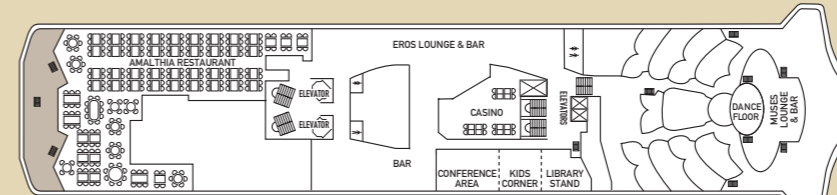

Category	Deck	Description	Number of cabins
Inside Cabins			
IA	3	2 lower beds, 3rd/4th berth, bathroom with shower	31
IB	4 / 5	2 lower beds, 3rd/4th berth, bathroom with shower	64
IC	6 / 7	2 lower beds, bathroom with shower	68
Outside Cabins			
XA	2	2 lower beds, 3rd/4th berth, bathroom with shower	21
XB0	6	2 lower beds, 3rd/4th berth, bathroom with shower (obstructed view)	38
XB	3 / 5 / 6	2 lower beds, bathroom with shower	33
XC	3 / 4	2 lower beds, 3rd/4th berth, 1 sofa bed, bathroom with shower	126
XD	6 / 7	2 lower beds, 1 sofa bed, bathroom with shower	40
Suites			
SBJ Junior Balcony Suite	6 / 7	2 lower beds, 1 sofa bed, bathroom with shower (balcony)	43
S Suite	6	2 lower beds, 1 sofa bed, bathroom with shower	6
SB Balcony Suite	7	2 lower beds, 1 sofa bed, bathroom with shower (balcony)	8
SG Grand Suite	6	2 lower beds, 1 sofa bed, bathroom with bathtub and shower (large balcony with private whirlpool bath)	2

CABIN AMENITIES

All cabins are equipped with air condition, telephone, hair dryer, safety deposit box and TV. All Suites have refrigerated mini bar.

Deck plans and cabin layouts are given purely as a guide. Size and layout may vary within the same category.

SYMBOL LEGEND

- none 2 lower beds
- 1 lower bed + 1 upper bed
- ▲ 2 lower beds + 1 upper bed
- 2 lower beds + 2 upper beds
- ★ 2 lower beds + sofa
- ★ 2 lower beds + 2 upper beds + sofa
- * Suitable for wheelchairs
- ◇ Connected Cabins
- Cabins with bathtub
- ⌒ Cabins with portholes
- ⌒ Cabins with obstructed view

DECK 10

DECK 9

DECK 8

DECK 7

DECK 6

DECK 5

DECK 4

DECK 3