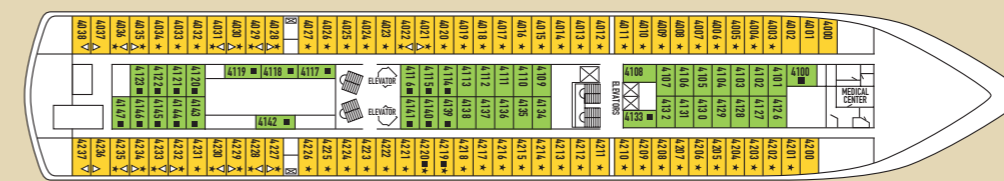

Category	Deck	Description	Number of cabins
Inside Cabins			
IA	3	2 lower beds, 3rd/4th berth, bathroom with shower	31
IB	4 / 5	2 lower beds, 3rd/4th berth, bathroom with shower	64
IC	6 / 7	2 lower beds, bathroom with shower	68
Outside Cabins			
XA	2	2 lower beds, 3rd/4th berth, bathroom with shower	21
XB0	6	2 lower beds, 3rd/4th berth, bathroom with shower (obstructed view)	38
XB	3 / 5 / 6	2 lower beds, bathroom with shower	33
XC	3 / 4	2 lower beds, 3rd/4th berth, 1 sofa bed, bathroom with shower	126
XD	6 / 7	2 lower beds, 1 sofa bed, bathroom with shower	40
Suites			
SBJ Junior Balcony Suite	6 / 7	2 lower beds, 1 sofa bed, bathroom with shower (balcony)	43
S Suite	6	2 lower beds, 1 sofa bed, bathroom with shower	6
SB Balcony Suite	7	2 lower beds, 1 sofa bed, bathroom with shower (balcony)	8
SG Grand Suite	6	2 lower beds, 1 sofa bed, bathroom with bathtub and shower (large balcony with private whirlpool bath)	2

SHIP SPECIFICATIONS

Tonnage	25.611
Length	162 m
Breadth	25,6 m
Draught	6,10 m
Cruising Speed	17 knots
Passenger Decks	9
Elevators	4
Stabilizers	YES
Electric Current	110 - 220V C
Classification Society	DNV GL

SYMBOL LEGEND

- none 2 lower beds
- 1 lower bed + 1 upper bed
- ▲ 2 lower beds + 1 upper bed
- 2 lower beds + 2 upper beds
- ★ 2 lower beds + sofa
- ★ 2 lower beds + 2 upper beds + sofa
- * Suitable for wheelchairs
- ◇ Connected Cabins
- Cabins with bathtub
- ⌒ Cabins with portholes
- ⌒ Cabins with obstructed view

DECK 10

DECK 9

DECK 8

DECK 7

DECK 6

DECK 5

DECK 4

DECK 3